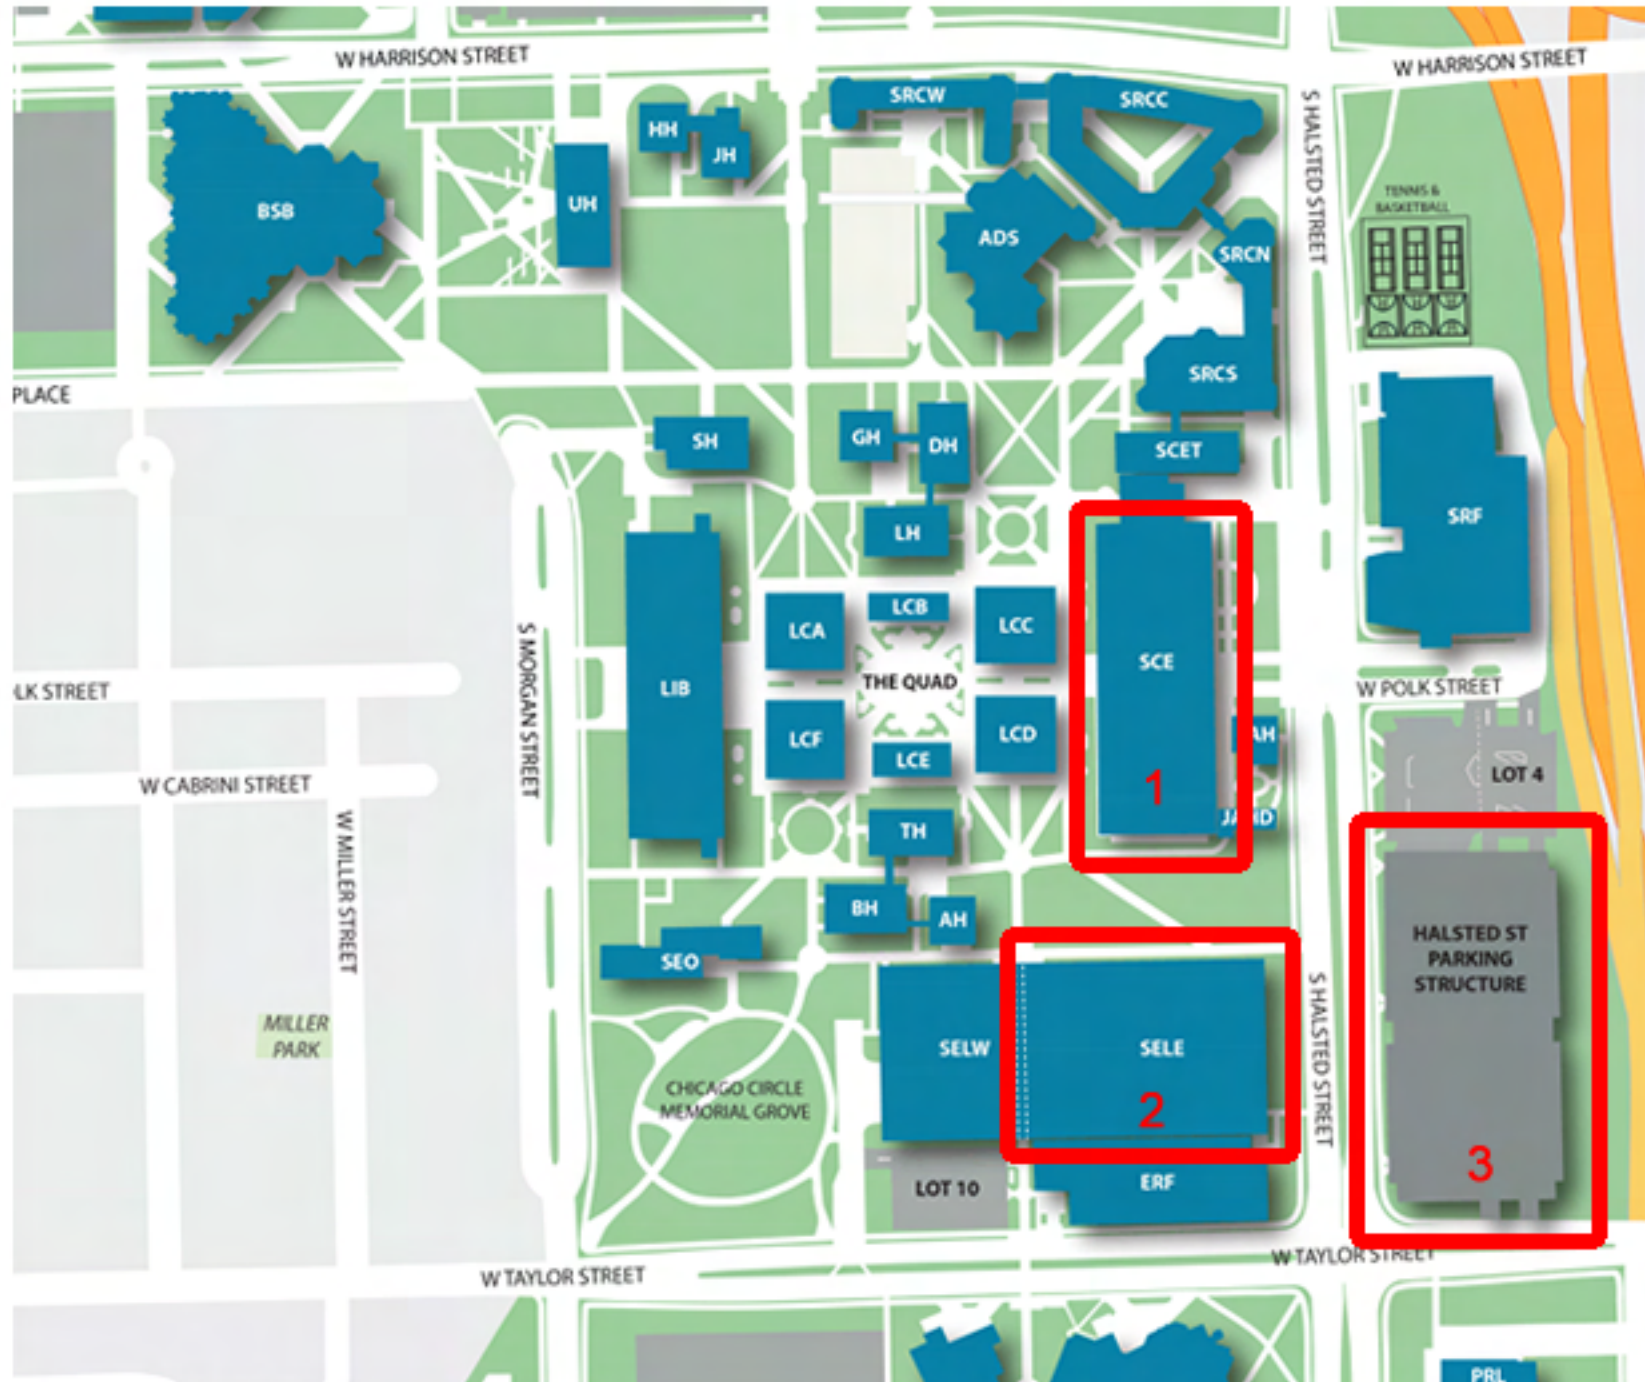

University of Illinois at Chicago - East Side Campus Map

1 - Student Center East
750 South Halsted St.

2 - Science & Engineering Lab East
950 South Halsted St.

3 - Halsted St. Parking Structure
760 West Taylor St.