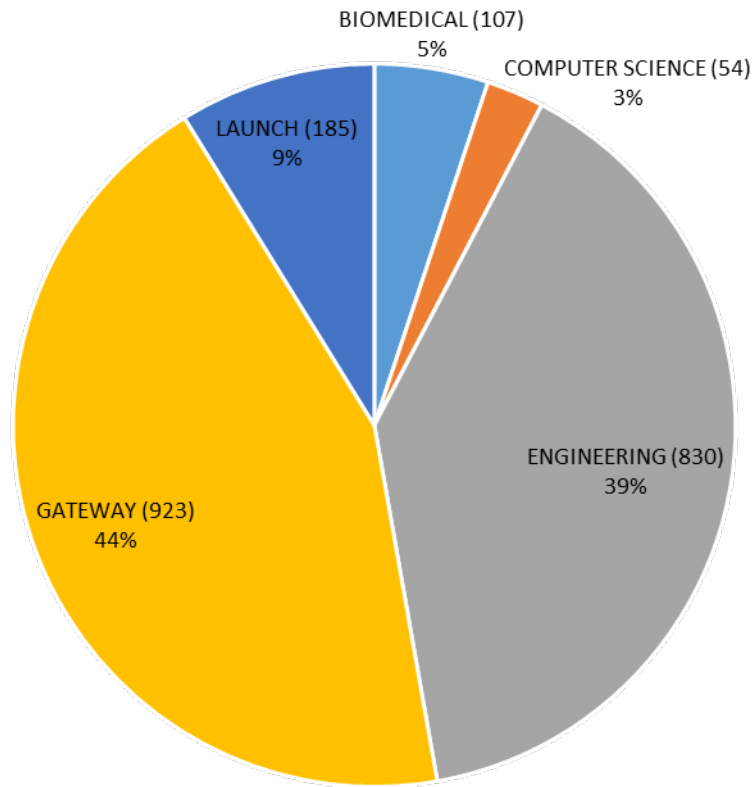

Illinois PLTW ENGINEERING

Teachers (2018 - 2019)

Course	# Teachers Trained
IED	302
POE	215
CEA	93
DE	91
EDD	69
CIM	40
AE	13
ES	7

Illinois PLTW BIOMEDICAL

Teachers (2018 - 2019)

Course	# Teachers Trained
PBS	52
HBS	32
MI	17
BI	6

Illinois PLTW COMPUTER SCIENCE Teachers (2018 - 2019)

Course	# Teachers Trained
CSP	36
CSE	10
CSA	8

Illinois PLTW LAUNCH Teachers (2018 - 2019)

Course	# Teachers Trained
LLT	118
LCT	67

2018 - 2019 Illinois PLTW Teachers Trained In One or More Courses

Illinois PLTW GATEWAY Teachers (2018 - 2019)

Course	# Teachers Trained
DM	273
AR	211
EE	126
MD	72
ME	50
CSIM	44
App C	39
GA	39
ST	39
FS	30

Total **Active** Teachers in Illinois 2018 – 2019: **1120**

Engineering: **435**